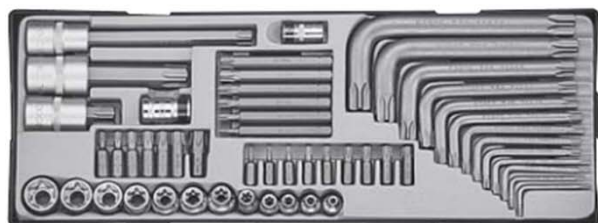

52pc 1/4" & 3/8" & 1/2" Star set

T3521

6/11.4/12.4/0.65' 1900g

	5pc	1/4"DR. E4; E5; E6; E7; E8
	7pc	3/8"DR. E10; E11; E12; E14; E16; E18; E20
	7pc	5/16" T20; T25; T30; T40; T45; T50; T55 (30mmL)
	1pc	1/2"DR. T60 (55mmL)
	6pc	5/16" T20; T25; T30; T40; T45; T50 (70mmL)
	2pc	1/2"DR. T70 (100mmL); T55 (140mmL)
	9pc	1/4" T-8H; T-10H; T-15H; T-20H; T-25H; T-27H; T-30H; T-35H; T-40H (25mmL)
	2pc	1/4"DR.x1/4"(F); 3/8"DR.x5/16"(F)
	13pc	T9; T10; T15; T20; T25; T27; T30; T40; T45; T50; T55; T60; T70