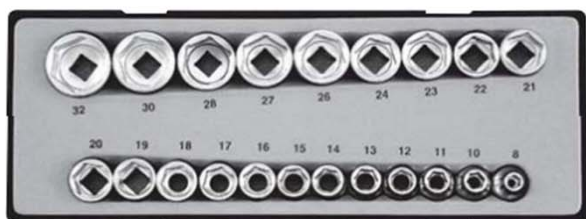

## 24pc 3/8"DR. Socket combination set

**T3251-5**

6/11.3/12.3/0.65'  1883g

Changed items

	17pc	6; 7; 8; 9; 10; 11; 12; 13; 14; 15; 16; 17; 18; 19; 20; 21; 22 mm
	2pc	Spark plug 16; 20.6 mm
	1pc	QR pear ratchet handle 24teeth (80232)
	2pc	3"(75mm); 6"(150mm)
	1pc	6.5"(165mm)
	1pc	3/8"

## 52pc 1/4" & 3/8" & 1/2" Star set

**T3521**

6/11.4/12.4/0.65'  1900g

	5pc	1/4"DR. E4; E5; E6; E7; E8
	7pc	3/8"DR. E10; E11; E12; E14; E16; E18; E20
	7pc	5/16" T20; T25; T30; T40; T45; T50; T55 (30mmL)
	1pc	1/2"DR. T60 (55mmL)
	6pc	5/16" T20; T25; T30; T40; T45; T50 (70mmL)
	2pc	1/2"DR. T70 (100mmL); T55 (140mmL)
	9pc	1/4" T-8H; T-10H; T-15H; T-20H; T-25H; T-27H; T-30H; T-35H; T-40H (25mmL)
	2pc	1/4"DR.x1/4"(F); 3/8"DR.x5/16"(F)
	13pc	T9; T10; T15; T20; T25; T27; T30; T40; T45; T50; T55; T60; T70

## 5pc 1/2"DR. Accessory set

**T4057**

6/11.1/12.1/0.65'  1850g

	1pc	Round ratchet handle 72teeth (802422)
	2pc	5"(125mm); 10"(250mm)
	1pc	10"(250mm)
	1pc	1/2"

## 21pc 1/2"DR. Socket set

**T4212**

6/12.5/13.5/0.72'  2080g

	21pc	8; 10; 11; 12; 13; 14; 15; 16; 17; 18; 19; 20; 21; 22; 23; 24; 26; 27; 28; 30; 32 mm
---	------	--