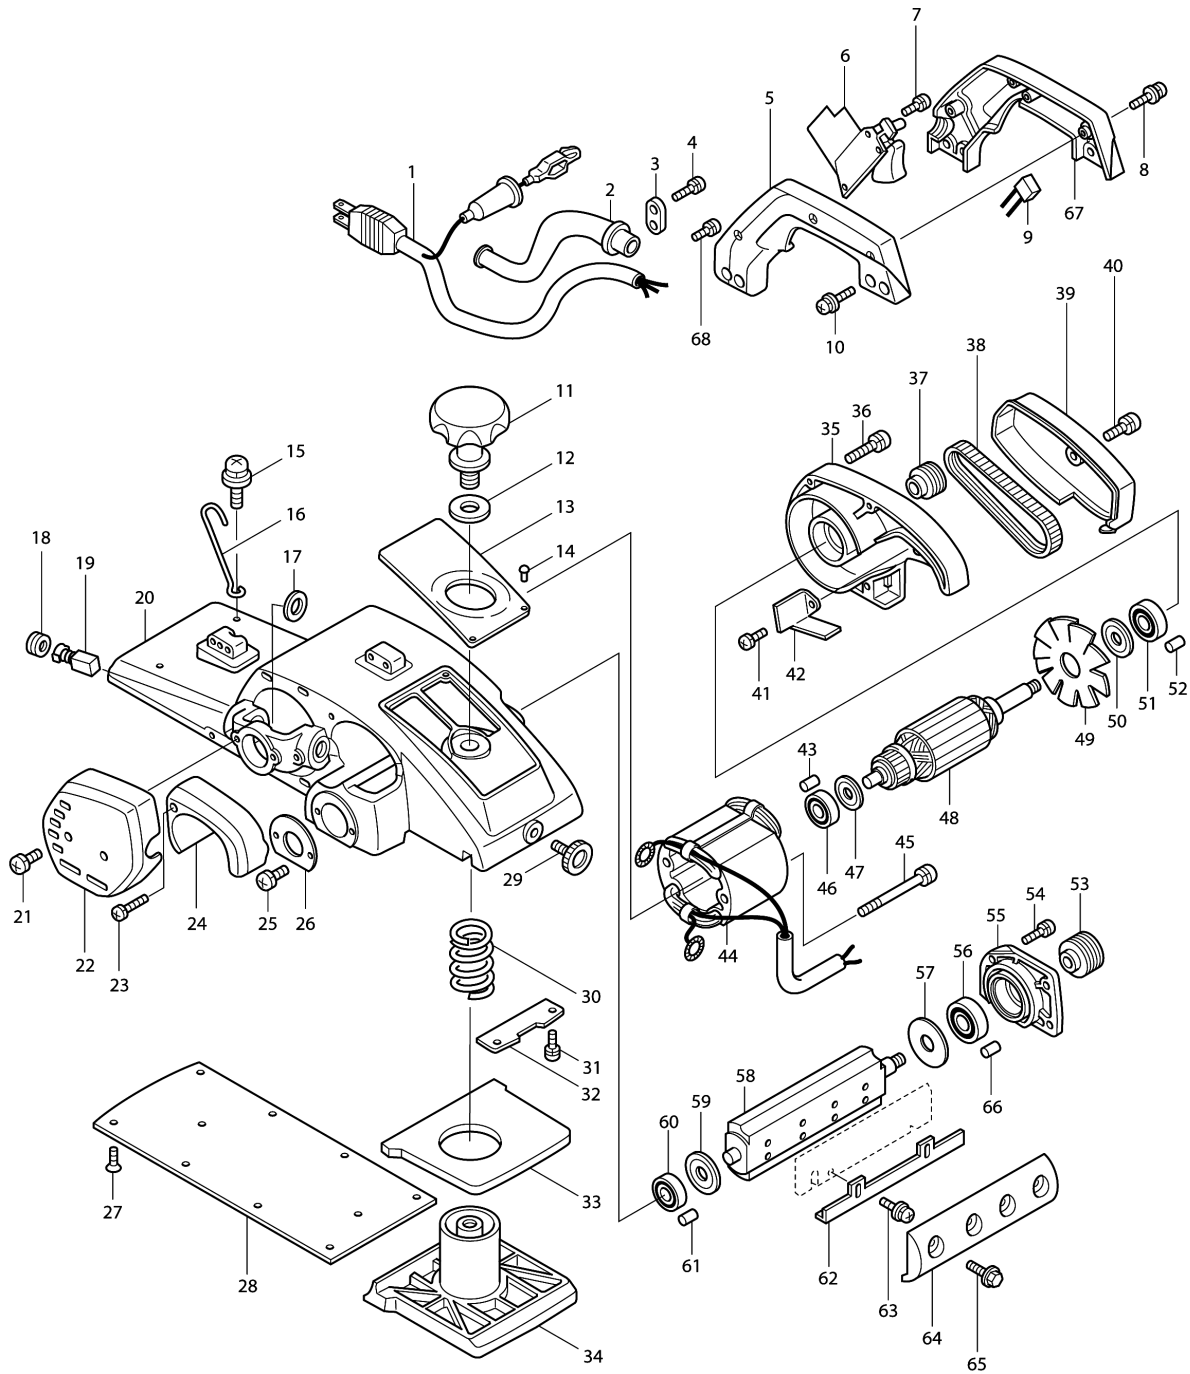

Model No.1805N POWER PLANER 155MM