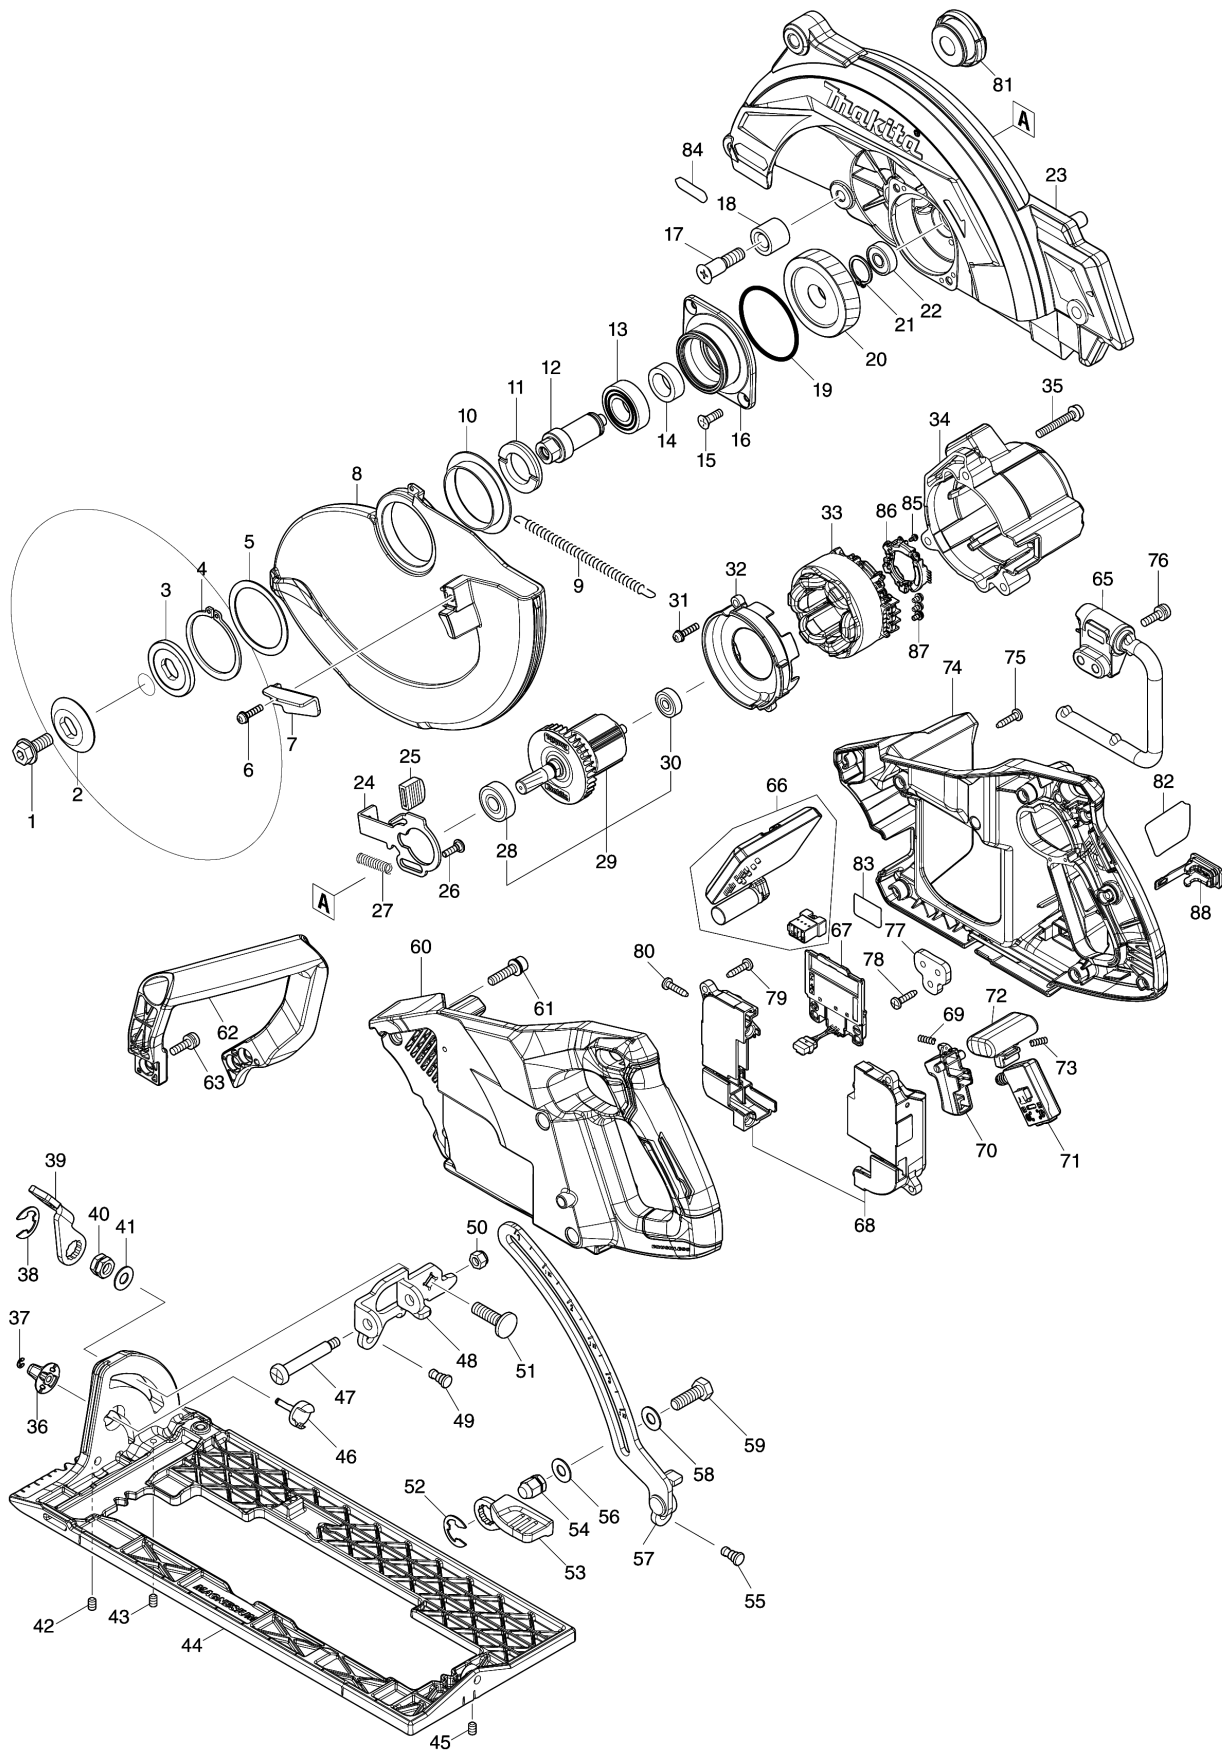

Model No.RS002G 260MM CORDLESS REAR HANDLE SAW