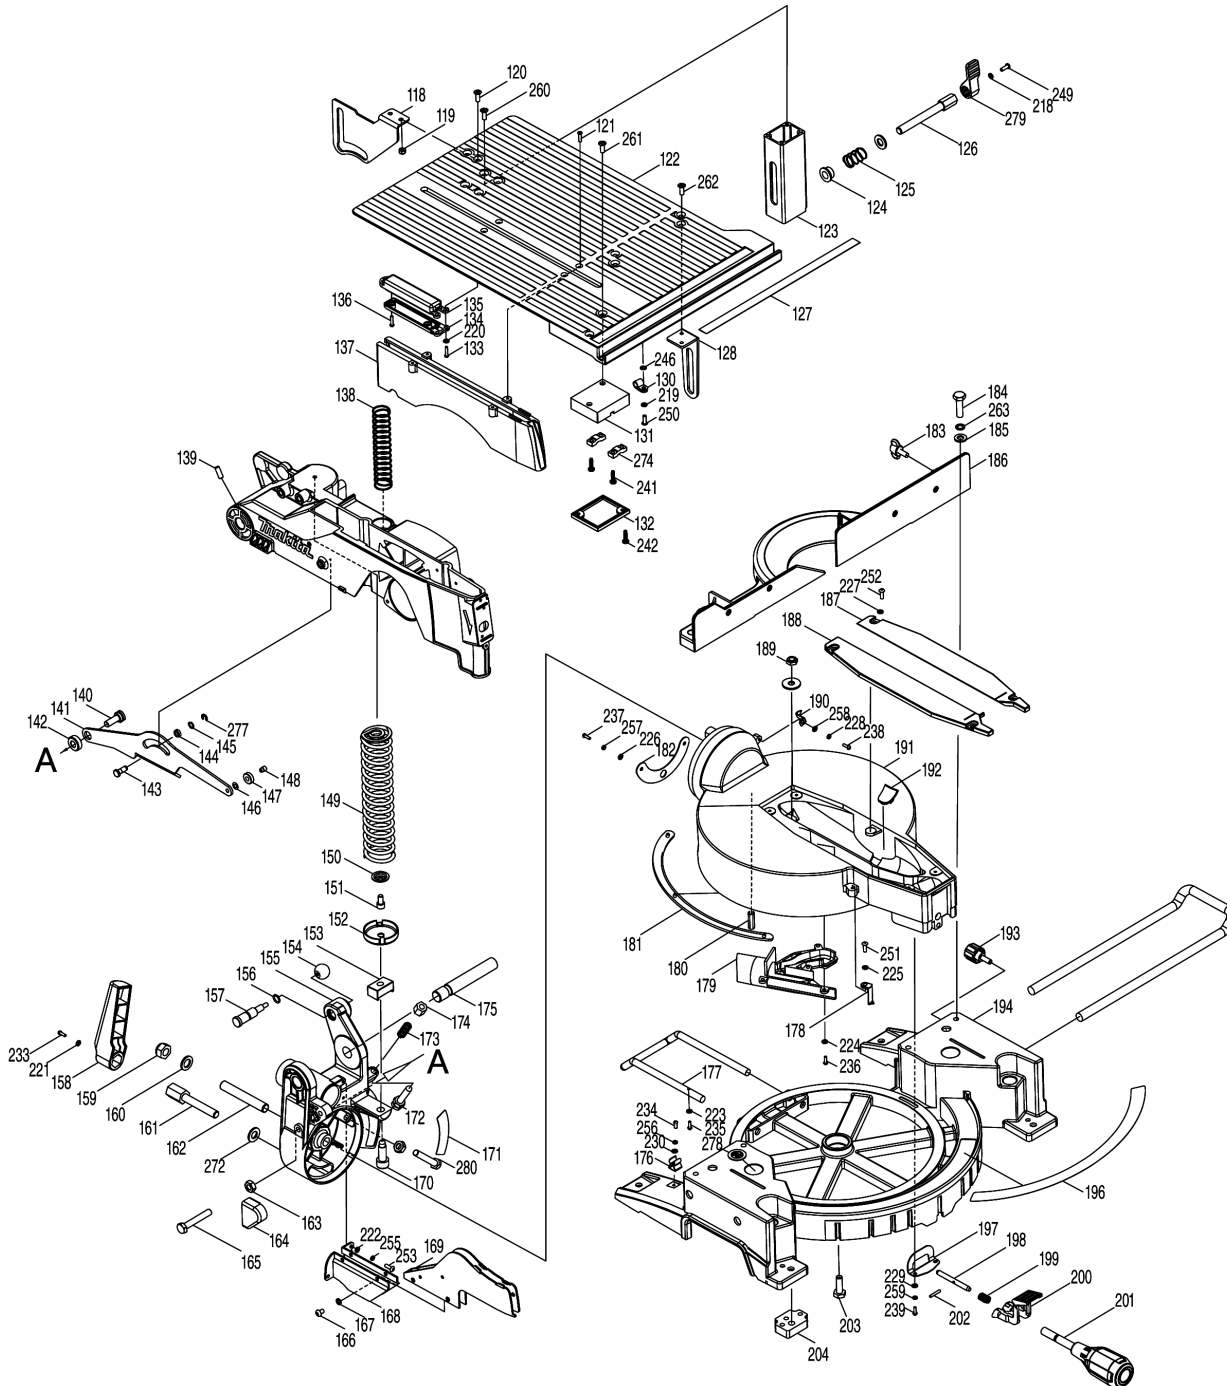

# Model No.LH1200FL 305MM TABLE TOP MITER SAW