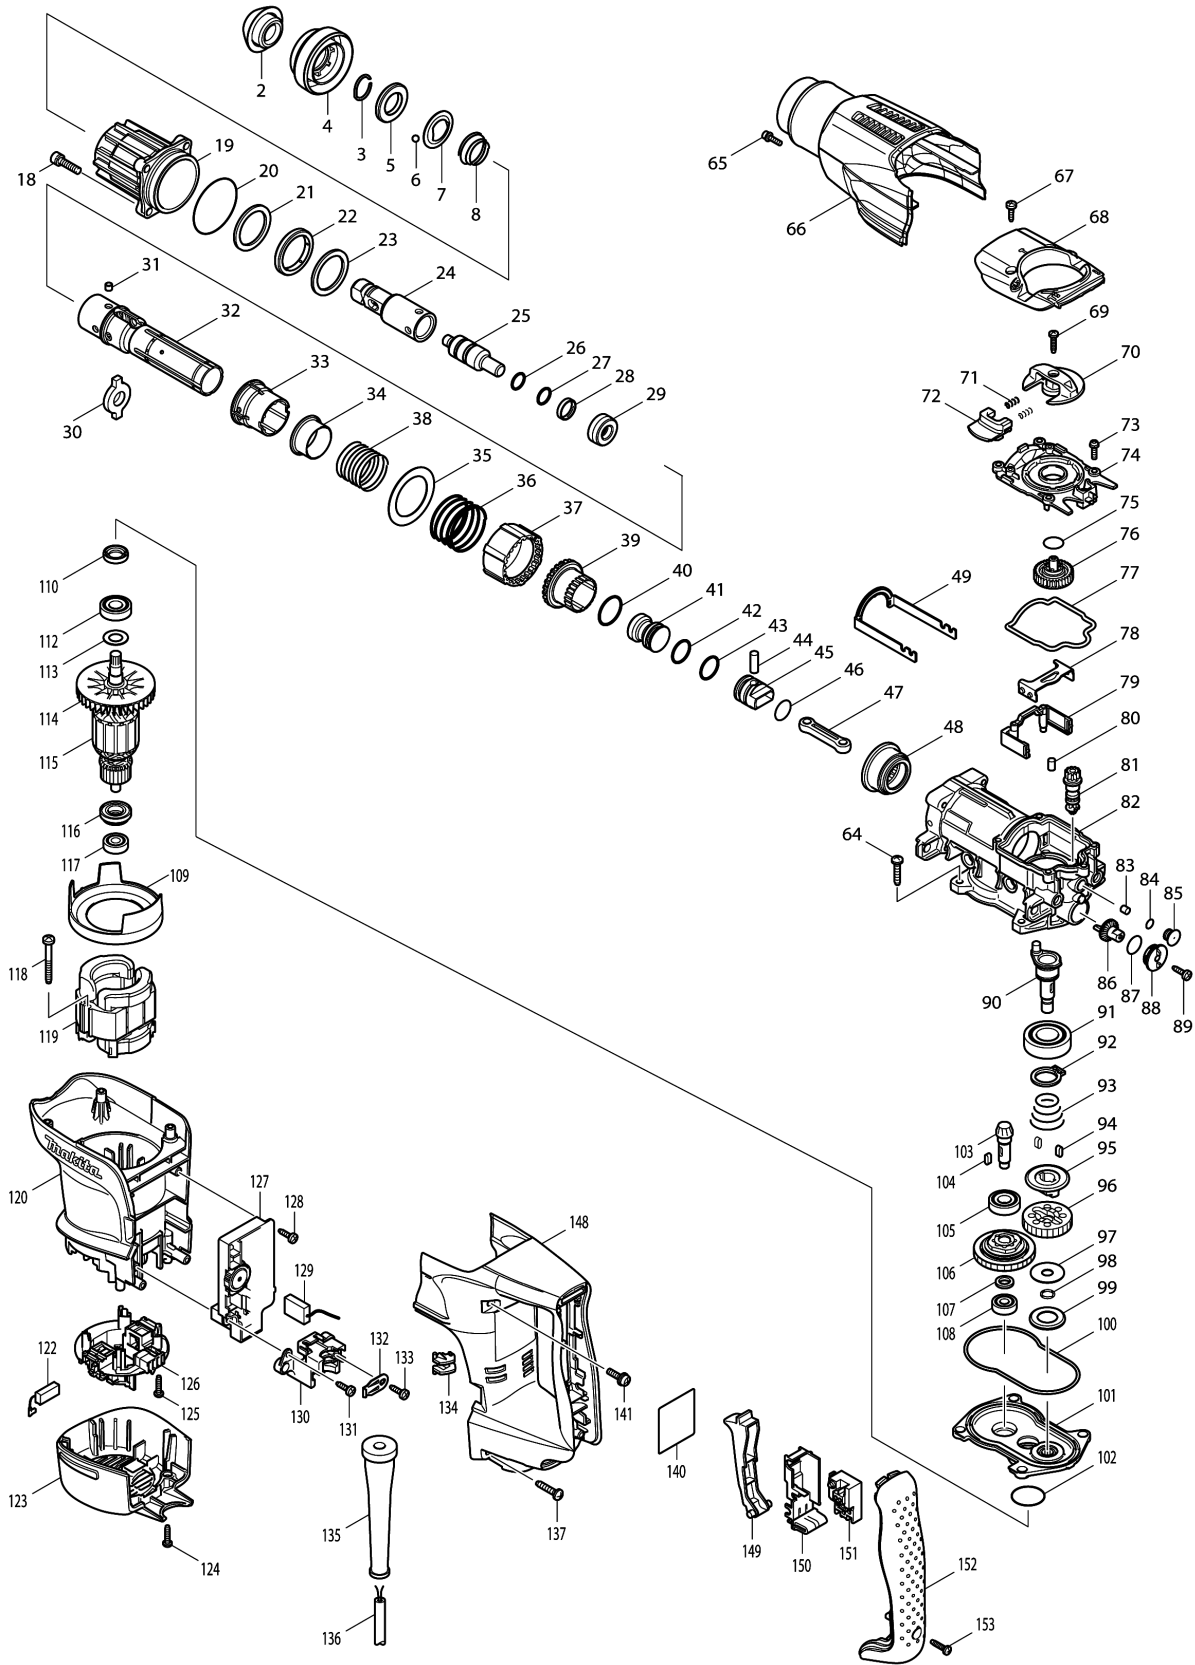

Model No.HR3200C ROTARY HAMMER 32MM